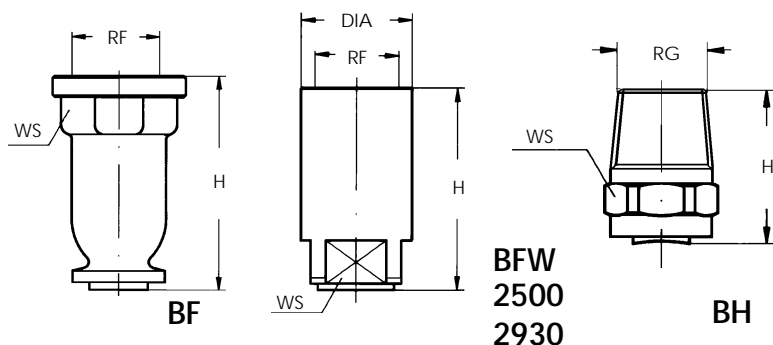

SQUARE SPRAY - LARGE FLOW

BF/BH two-piece nozzles produce a full cone spray with square surface impact. They are suitable for applications where high flow rates and complete coverage of a surface are required.